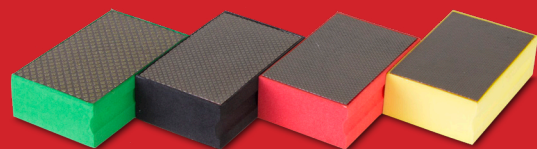

REF	REF
Polishing pad - Grit #60	61974
Polishing pad - Grit #120	61975
Polishing pad - Grit #200	61976
Polishing pad - Grit #400	61977